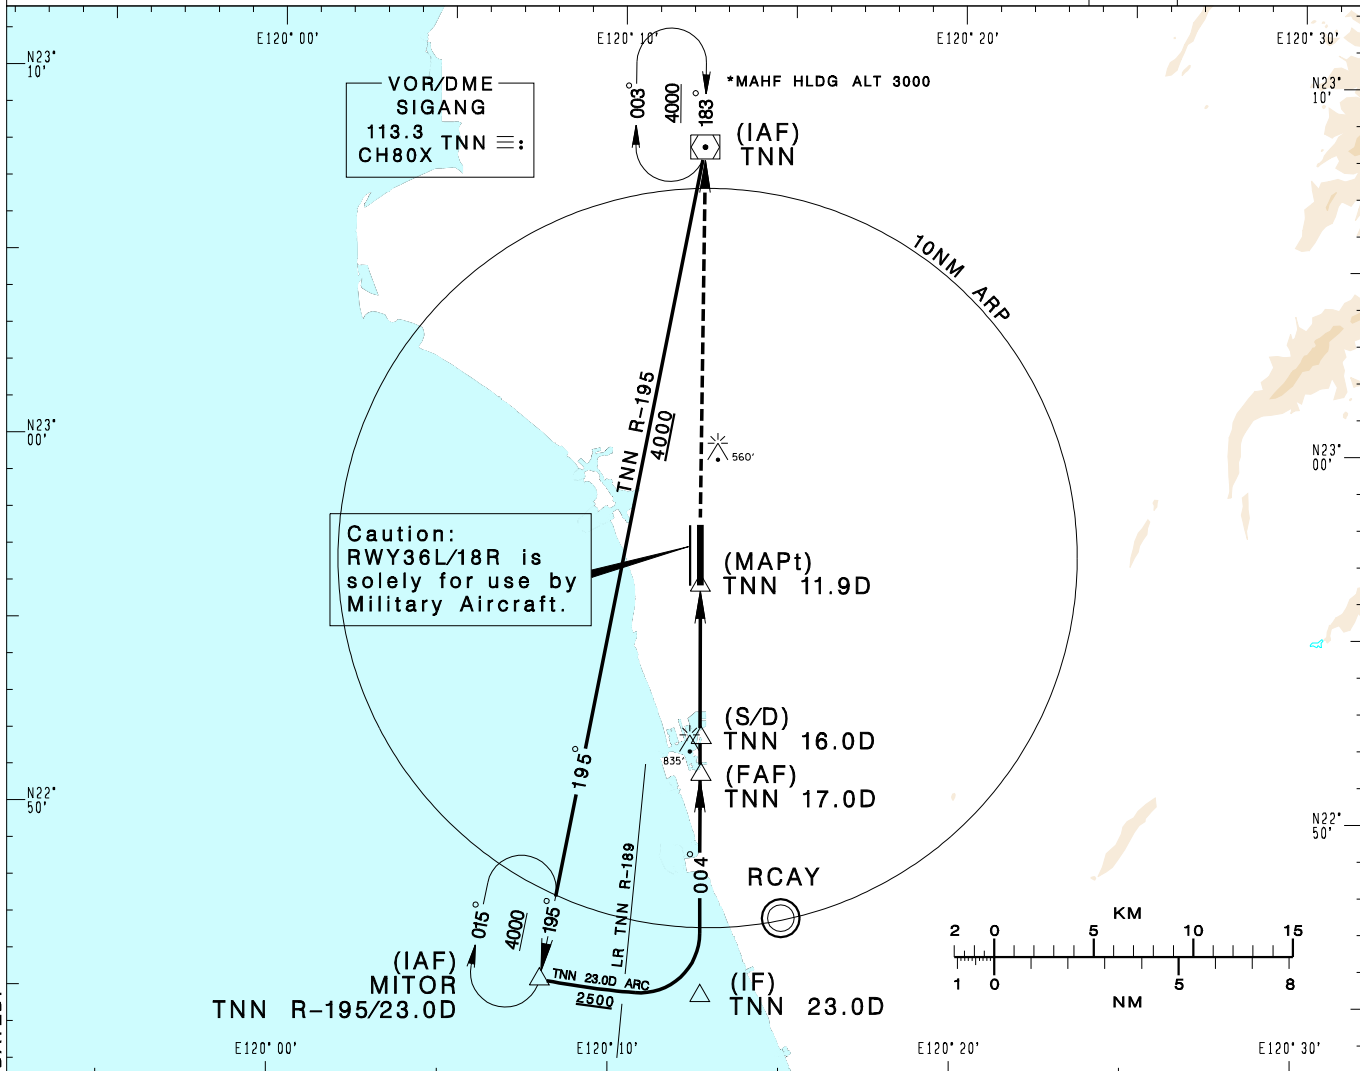

臺南機場
TAINAN AD

RCNN
VOR RWY36R

KAOHSIUNG APP 124.7 363.8		TAINAN TWR 118.4 236.6 126.18		VAR 4°W-2023 	7600' MSA ARP 25NM
Apt Elev: 64'	Rwy36R THR Elev: 32'	Trans Level: FL130	Trans Alt: 11,000'		
BEARINGS ARE MAGNETIC; DISTANCES ARE NAUTICAL MILES; ELEVATIONS, HEIGHTS IN FEET					

DIST to TNN	14.0DME	15.0DME	16.0DME	17.0DME
ADVISORY ALT	750	1060	1380	1700

MINIMA (OCA IN FT, VIS IN M, OCH IN FT)					NOTE CIRCLING NOT AUTHORIZED EAST OF RWY. * DME REQUIRED
CATEGORY	A	B	C	D	
STRAIGHT IN	600/ 800 RVR750	568	600/1900	568	
STRAIGHT IN (ALS OUT)	600/1600	568	600/2600	568	
CIRCLING	860/1900 796	860/2800 796	960/3700 896	1230/4600 1166	

CHANGES: MSA REVISED: MAG VAR AND MAG TRACK UPDATED.